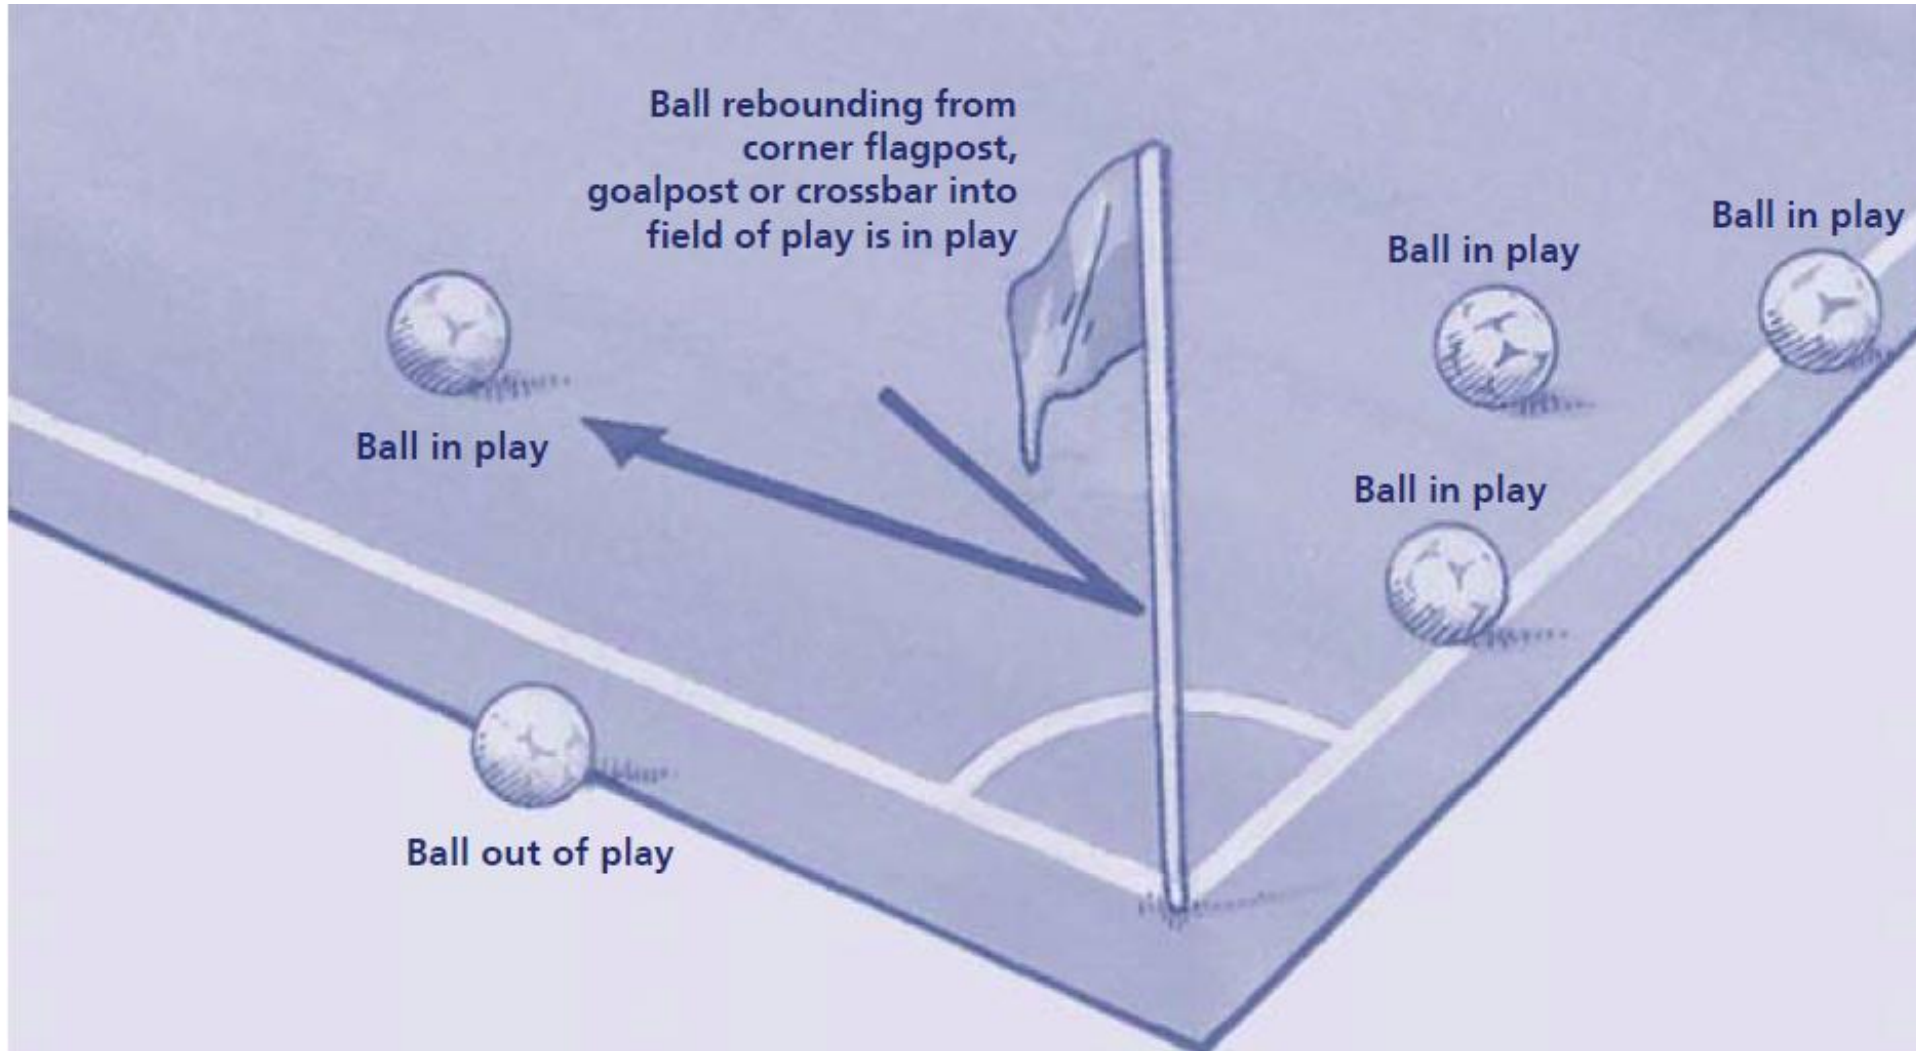

Ball In and Out of Play